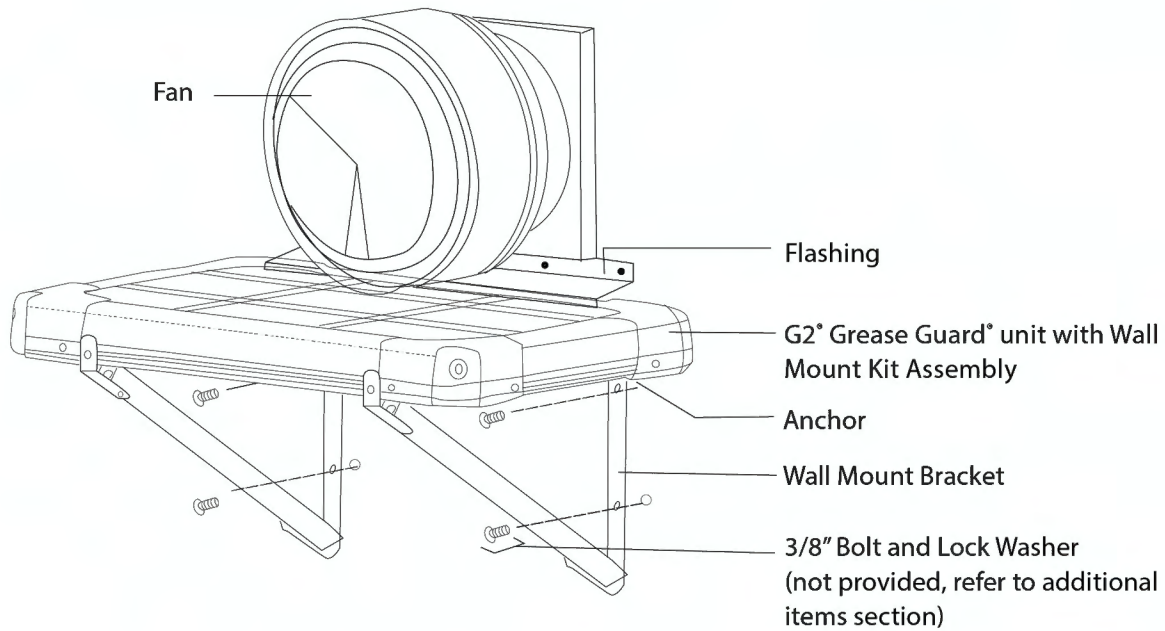

# SIDEWALL SPECIFICATION

G2 XD SM GREASE GUARD

Need digital versions?

Email [marketing@greaseguard.com](mailto:marketing@greaseguard.com)

1-800-913-7034

[www.rooftopsolutions.com](http://www.rooftopsolutions.com)