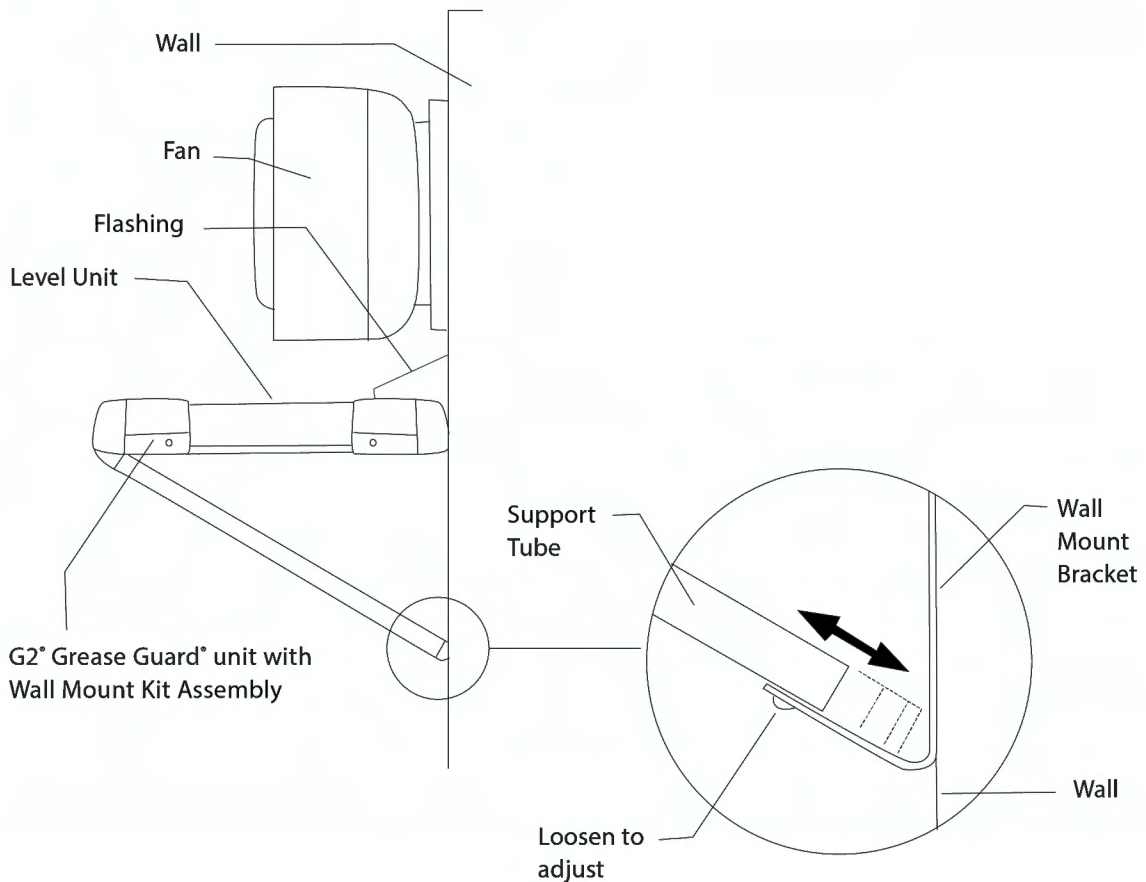

# SIDEWALL SPECIFICATION

G2 XD SM GREASE GUARD

Need digital versions?

Email [marketing@greaseguard.com](mailto:marketing@greaseguard.com)

1-800-913-7034

[www.rooftopsolutions.com](http://www.rooftopsolutions.com)